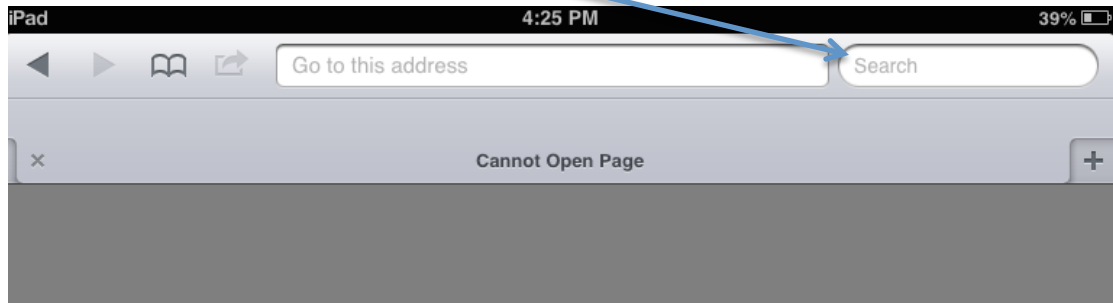

How to **search** using Safari for iPad

1. Tap in the search field.

2. Tap the go key.

How to enter a **web address**.

1. Tap in the address field and enter the web address.

2. As per number 2 above.