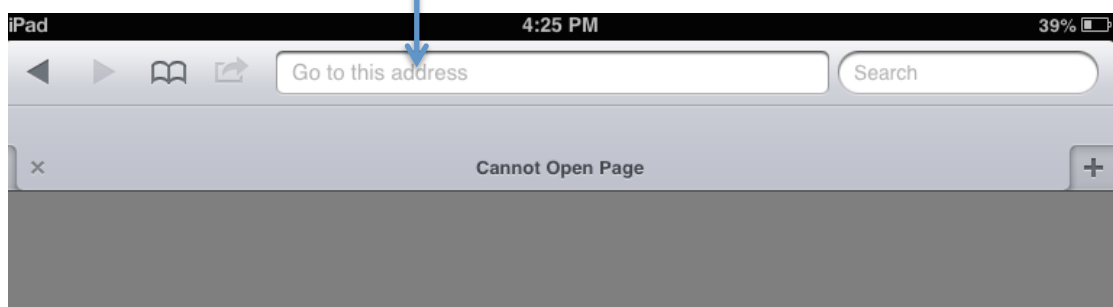

How to **search** using Safari for iPad

1. Tap in the search field.

2. Tap the go key.

How to enter a **web address**.

1. Tap in the address field and enter the web address.

2. As per number 2 above.