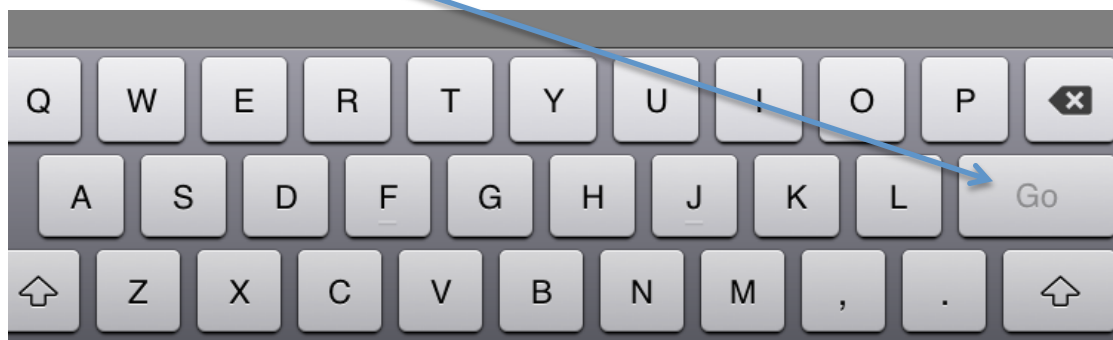

How to **search** using Safari for iPad

1. Tap in the search field.

2. Tap the go key.

How to enter a **web address**.

1. Tap in the address field and enter the web address.

2. As per number 2 above.